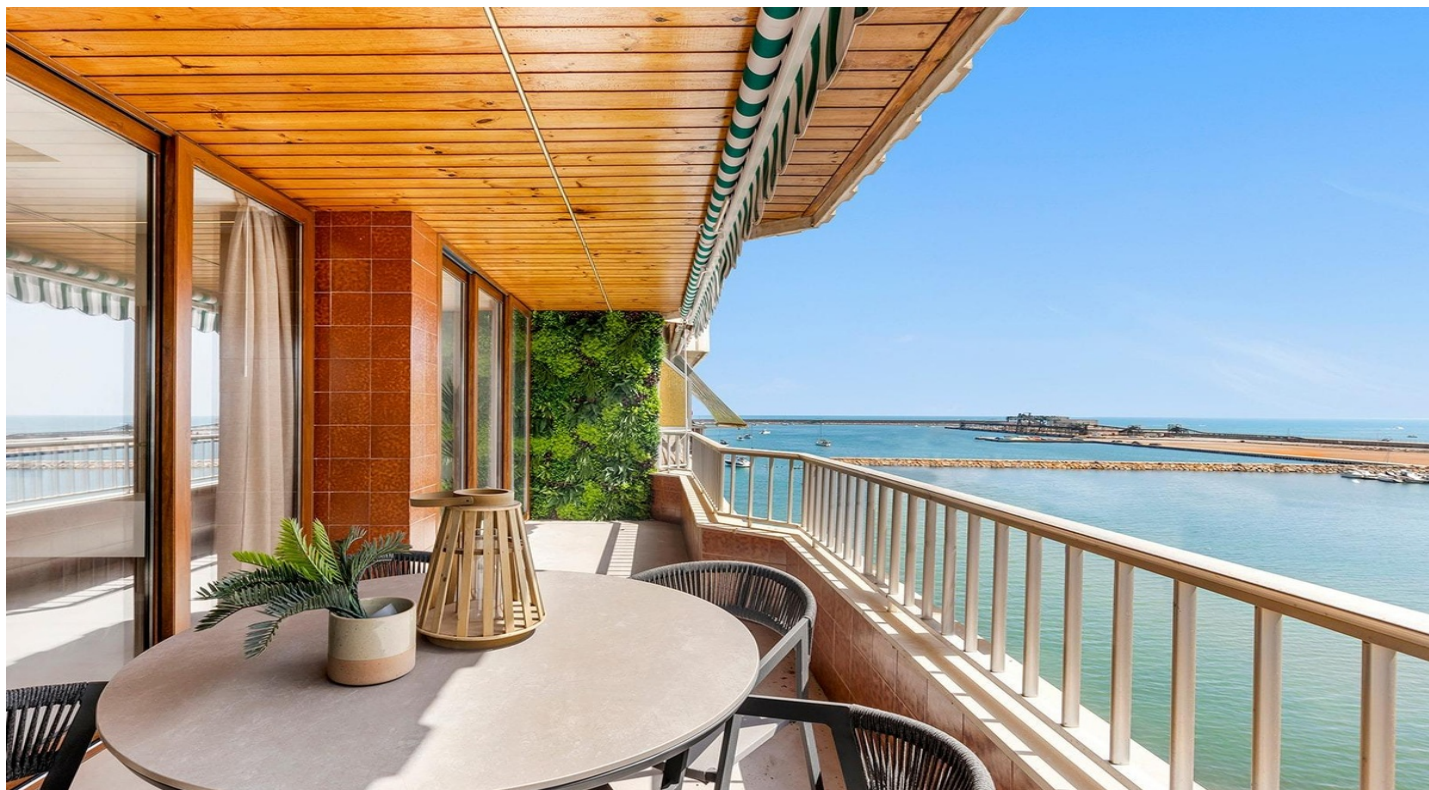

Appartement op de bovenste verdieping te koop in Torrevieja

375.000 €

Referentie: AC11551 Slaapkamers: 3 Badkamers: 3 Perceelgrootte: 90m² Terras: 12m²

Costa Blanca South, Torrevieja

Finally, the residence you were looking for in the heart of Torrevieja, a completely renovated home with sea views and south orientation, which bathes it with warm sunshine throughout the day, creating a welcoming and bright atmosphere in every corner. With a surface area of around 90 square metres, this property has undergone a complete renovation with top quality materials, ensuring an exceptional construction standard that guarantees your comfort and satisfaction from the moment you set foot inside. Inside, you will find three large bedrooms, and three designer bathrooms, to offer you maximum comfort and privacy, both for you and your guests. The property is sold fully equipped, from furniture to appliances, which means that you can move in without worries or additional expenses, simply enjoying your new home from day one. On the other hand, the kitchen, integrated into the spacious living room, becomes the heart of this home. It offers a modern and functional space where you can give free rein to your culinary creativity while sharing special moments with your loved ones. With an open plan design that encourages social interaction and equipped with high-quality appliances, this area becomes the perfect place to enjoy long after-dinner conversations, while the aroma of your favorite dishes fills the air, creating unforgettable memories in your new home. Don't hesitate, ask us about what could be your home. Are you looking to sell your property and buy this dream apartment? Our real estate agency offers you a free valuation to help you achieve your goals. With more than 20 years of experience in the sector and the latest sales data at your disposal, we can advise you so that your sale is as quick and profitable as possible. Contact us now and live the beach life you've always wanted!