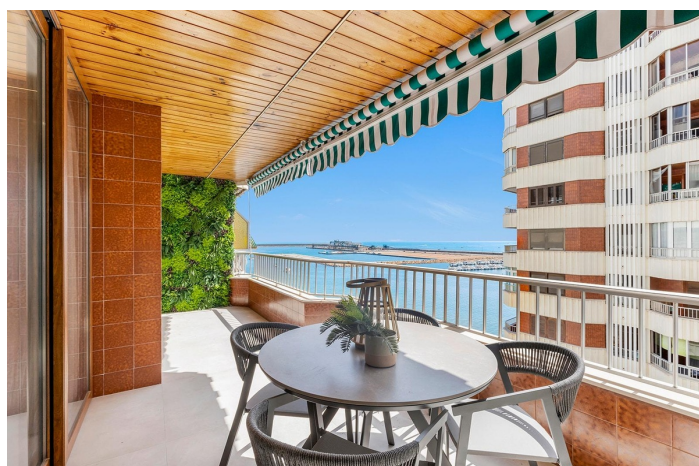

Appartement op de bovenste verdieping te koop in Torrevieja

375.000 €

Referentie: AC11551 Slaapkamers: 3 Badkamers: 3 Perceelgrootte: 90m² Terras: 12m²

Costa Blanca South, Torrevieja

Finally, the residence you were looking for in the heart of Torrevieja, a completely renovated home with sea views and south orientation, which bathes it with warm sunshine throughout the day, creating a welcoming and bright atmosphere in every corner. With a surface area of around 90 square metres, this property has undergone a complete renovation with top quality materials, ensuring an exceptional construction standard that guarantees your comfort and satisfaction from the moment you set foot inside. Inside, you will find three large bedrooms, and three designer bathrooms, to offer you maximum comfort and privacy, both for you and your guests. The property is sold fully equipped, from furniture to appliances, which means that you can move in without worries or additional expenses, simply enjoying your new home from day one. On the other hand, the kitchen, integrated into the spacious living room, becomes the heart of this home. It offers a modern and functional space where you can give free rein to your culinary creativity while sharing special moments with your loved ones. With an open plan design that encourages social interaction and equipped with high-quality appliances, this area becomes the perfect place to enjoy long after-dinner conversations, while the aroma of your favorite dishes fills the air, creating unforgettable memories in your new home. Don't hesitate, ask us about what could be your home. Are you looking to sell your property and buy this dream apartment? Our real estate agency offers you a free valuation to help you achieve your goals. With more than 20 years of experience in the sector and the latest sales data at your disposal, we can advise you so that your sale is as quick and profitable as possible. Contact us now and live the beach life you've always wanted!