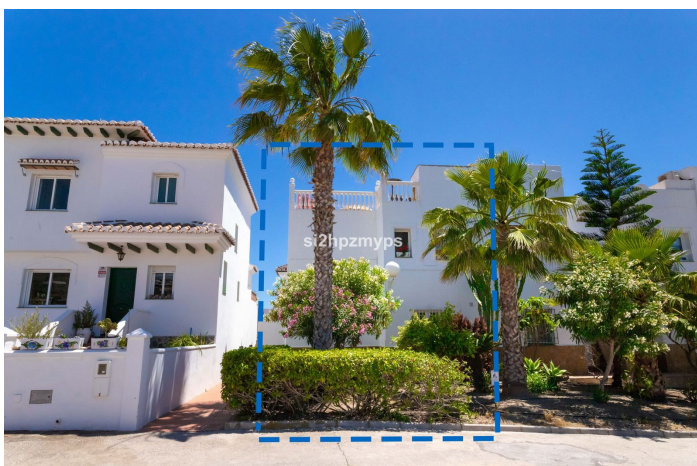

Herenhuis te koop in Torrox

388.000 €

Referentie: R4813786 Slaapkamers: 3 Badkamers: 2 Plotgrootte: 38m² Perceelgrootte: 105m² Terras: 46m²

Costa del Sol East, Torrox

Townhouse in Peñoncillo with roof terrace and amazing 360° views Welcome to this lovely townhouse with 360 degree sea and mountain views in the popular Urbanization Las Flores, El Peñoncillo. The house is located only 300 meters from the beach and within walking distance to a number of restaurants and chiringuitos.

The house is distributed over 2 floors plus a roof terrace. On the ground floor there are 3 spacious bedrooms, one of which has direct access to the patio - a perfect place to enjoy the shade and the garden outside. On this floor there is also a complete bathroom.

Upstairs is an open plan kitchen and living room as well as a toilet. The living room has a fireplace for cozy winter nights, and outside there is a wonderful south-facing terrace with sea views - a perfect place to enjoy your breakfast. From the terrace, a spiral staircase leads up to the magnificent roof terrace with 360° view of the Mediterranean Sea, the beach along with Nerja to the east and Torrox Costa to the west. From here you can see all the way to Torre del Mar and Malaga on clear days.

This is truly a place to enjoy sun, sunsets and spending time with friends and family!

It is possible to rent a garage and there is plenty of free parking next to the residence. There is a bus service to Nerja and Torrox Costa, where there is a connecting bus to Malaga, only 300 meters away.