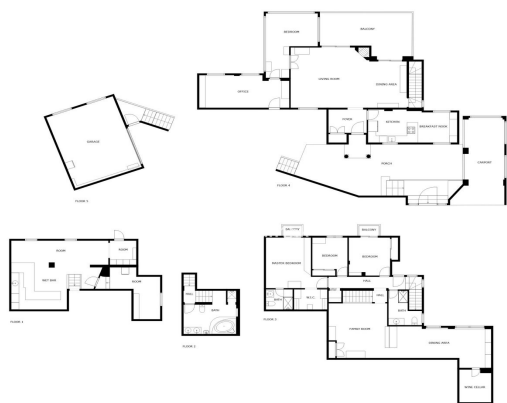

Frakoblet villa til salg i Benalmádena

1.600.000 €

Reference: R4457695   Soveværelser: 5   Badeværelser: 3   Plot Size: 1.579m²   Byg Størrelse: 300m²   Terrasse: 80m²

SIZES ARE APPROXIMATE, ACTUAL MAY VARY.