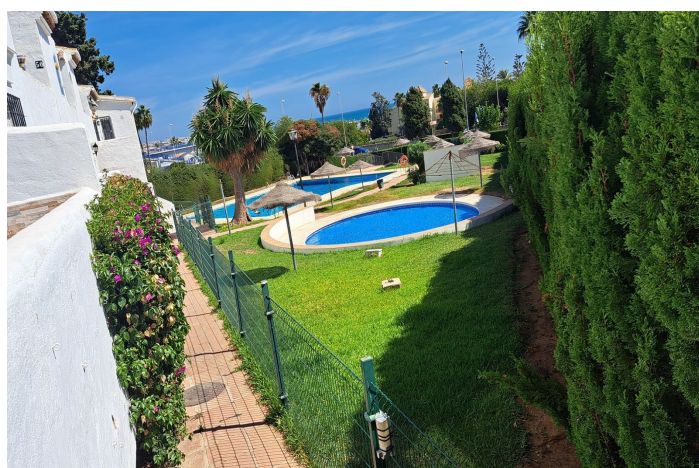

Semi-detacheret hus til salg i Mijas

375.000 €

Reference: R4854631 Soveværelser: 3 Badeværelser: 2 Byg Størrelse: 134m²

Costa del Sol, Torrenueva

LOCATION LOCATION LOCATION

This fantastic semidetached house is in a small Andalusian style complex of townhouses, semi-detached houses with communal gardens, large swimming pool, kid's splash pool, located within 200 metres from the beach on the eastern side of the urbanisation Torrenueva in Mijas Costa, the largest municipality on the Costa del Sol with 14 kilometres of wonderful beaches, stunning mountains and numerous golf courses, with wonderful urbanizations.

The complex is to the west of La Cala de Mijas one of the jewels of Mijas a beautiful village beach side, 10 minutes from Fuengirola and 15 minutes from Marbella the majority of the properties for sale in La Cala de Mijas are all walking distance to the Beach.

Torrenueva is one of the urbanisations closest to La Cala de Mijas, neighbours of Miraflores and Jardin Botanico.

The property is on 3 levels. On ground level you will find the large lounge area with working fire place, dining area, a fully fitted kitchen, and terrace area, on the second level is the entrance of the property with the secondary bedroom and one bathroom, on the third level of the property is the master bedroom with ensuite bathroom and fitted wardrobe, also the third bedroom.