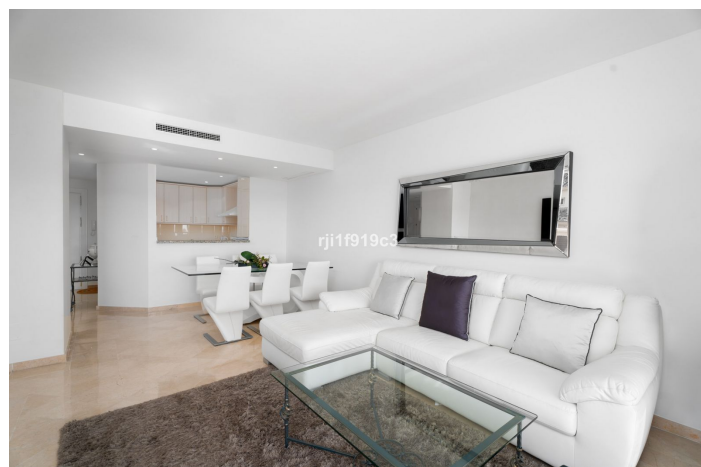

Lejlighed i stueetagen til salg i Marbella

565.000 €

Reference: R4855174 Soveværelser: 2 Badeværelser: 2 Byg Størrelse: 98m² Terrasse: 54m²

Costa del Sol, Elviria

Discover your dream home in the heart of Elviria, Marbella! This spectacular raised ground floor apartment offers you a life of luxury and comfort. With 98 m² built, it has 2 large bedrooms and 2 bathrooms, perfect for enjoying a cozy and modern atmosphere. The south/east orientation guarantees natural light throughout the day, while the stunning views of the sea, mountains and golf courses will take your breath away.

The development offers a wide range of services, including a communal pool, garden, gym, tennis courts and a 9 holes Golf course. In addition, you will enjoy the convenience of a communal garage with a parking space & a storage included in the price. The open-plan kitchen is fully equipped, ideal for lovers of gastronomy. Marble floors and underfloor heating in the bathrooms add a touch of elegance and comfort.

This apartment is in excellent condition and is surrounded by nearby services such as shops, schools and restaurants. Just 12 km from Marbella and 20 km from Puerto Banús, as well as being a short drive from Malaga airport. Don't miss the opportunity to live in this oasis within a prestigious golf resort, where tranquility and luxury come together to offer you an unparalleled experience. Come visit it and fall in love with your future home!