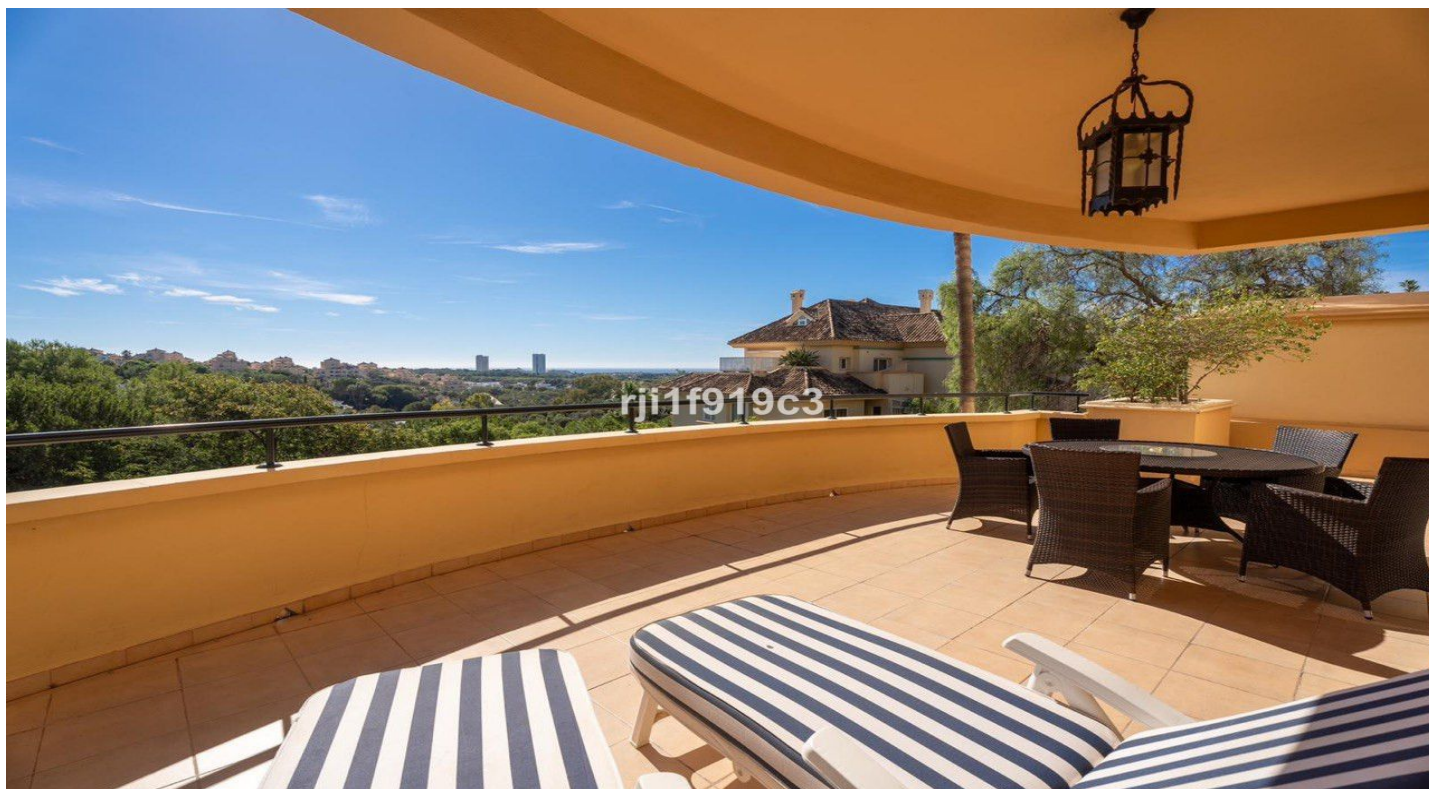

Lejlighed i stueetagen til salg i Marbella

565.000 €

Reference: R4855174 Soveværelser: 2 Badeværelser: 2 Byg Størrelse: 98m² Terrasse: 54m²

Costa del Sol, Elviria

Discover your dream home in the heart of Elviria, Marbella! This spectacular raised ground floor apartment offers you a life of luxury and comfort. With 98 m² built, it has 2 large bedrooms and 2 bathrooms, perfect for enjoying a cozy and modern atmosphere. The south/east orientation guarantees natural light throughout the day, while the stunning views of the sea, mountains and golf courses will take your breath away.

The development offers a wide range of services, including a communal pool, garden, gym, tennis courts and a 9 holes Golf course. In addition, you will enjoy the convenience of a communal garage with a parking space & a storage included in the price. The open-plan kitchen is fully equipped, ideal for lovers of gastronomy. Marble floors and underfloor heating in the bathrooms add a touch of elegance and comfort.

This apartment is in excellent condition and is surrounded by nearby services such as shops, schools and restaurants. Just 12 km from Marbella and 20 km from Puerto Banús, as well as being a short drive from Malaga airport. Don't miss the opportunity to live in this oasis within a prestigious golf resort, where tranquility and luxury come together to offer you an unparalleled experience. Come visit it and fall in love with your future home!