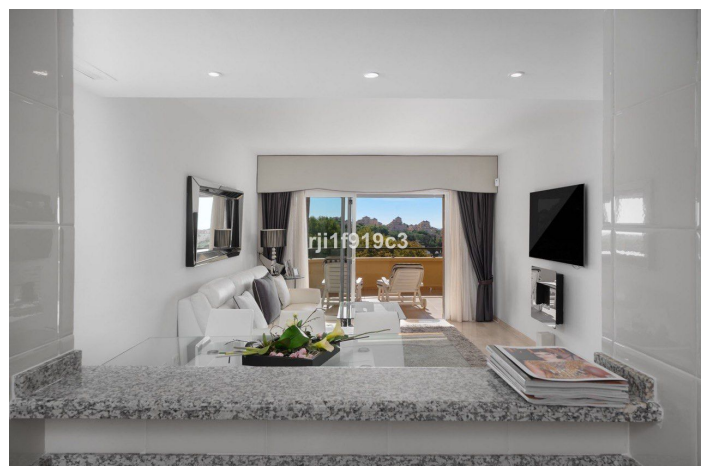

Lejlighed i stueetagen til salg i Marbella

565.000 €

Reference: R4855174 Soveværelser: 2 Badeværelser: 2 Byg Størrelse: 98m² Terrasse: 54m²

Costa del Sol, Elviria

Discover your dream home in the heart of Elviria, Marbella! This spectacular raised ground floor apartment offers you a life of luxury and comfort. With 98 m² built, it has 2 large bedrooms and 2 bathrooms, perfect for enjoying a cozy and modern atmosphere. The south/east orientation guarantees natural light throughout the day, while the stunning views of the sea, mountains and golf courses will take your breath away.

The development offers a wide range of services, including a communal pool, garden, gym, tennis courts and a 9 holes Golf course. In addition, you will enjoy the convenience of a communal garage with a parking space & a storage included in the price. The open-plan kitchen is fully equipped, ideal for lovers of gastronomy. Marble floors and underfloor heating in the bathrooms add a touch of elegance and comfort.

This apartment is in excellent condition and is surrounded by nearby services such as shops, schools and restaurants. Just 12 km from Marbella and 20 km from Puerto Banús, as well as being a short drive from Malaga airport. Don't miss the opportunity to live in this oasis within a prestigious golf resort, where tranquility and luxury come together to offer you an unparalleled experience. Come visit it and fall in love with your future home!