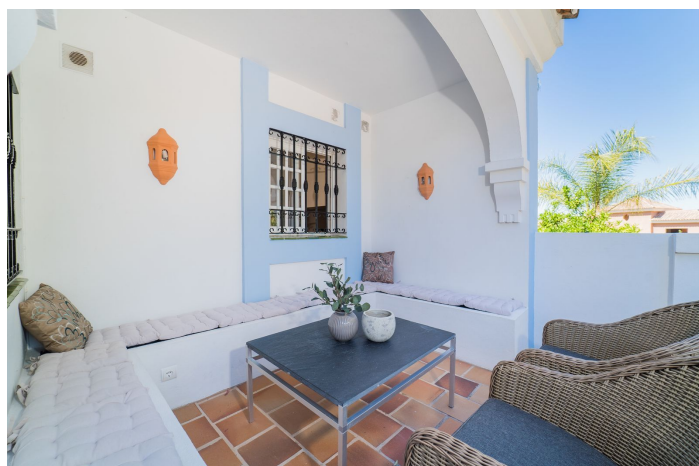

## Costa del Sol, Nueva Andalucía

Large roof terrace with panoramic view!

The apartment has a very nice open floor plan between the kitchen and living room. It has a master bedroom and the possibility of two pull-out single beds in the living room. There is a bathroom with a bathtub and a washing machine. High modern standard.