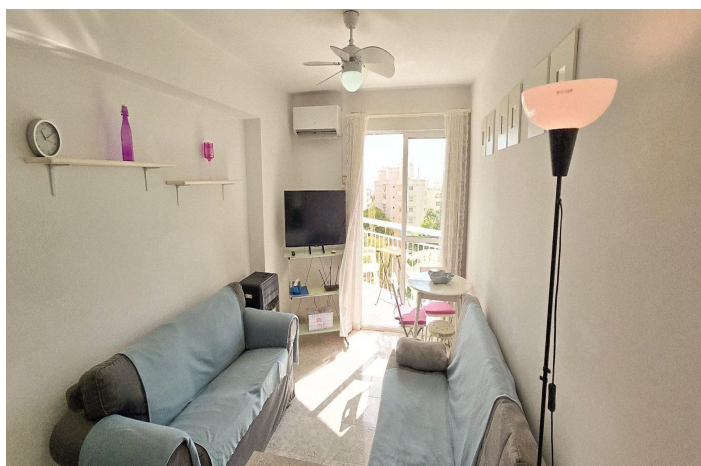

Lejlighed i midten etage til salg i Benalmádena

197.500 €

Reference: R4824979   Soveværelser: 2   Badeværelser: 1   Byg Størrelse: 45m²   Terrasse: 10m²