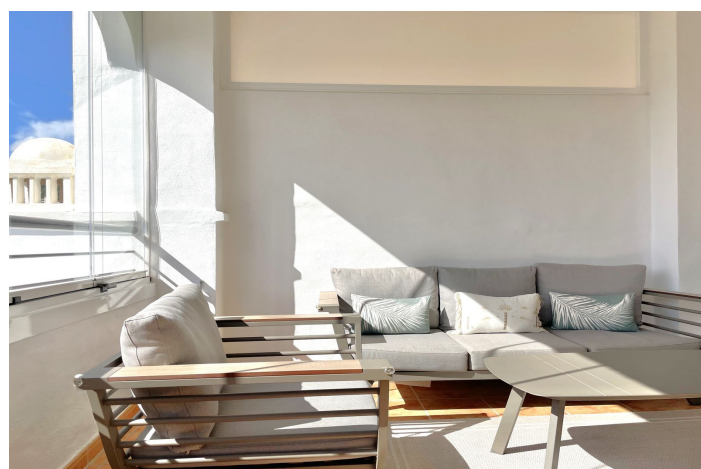

Lejlighed i midten etage til salg i Casares

339.000 €

Reference: R4862395 Soveværelser: 2 Badeværelser: 2 Byg Størrelse: 166m² Terrasse: 31m²

Costa del Sol, Casares Playa

This modern 2-bedroom, 2-bathroom apartment is ideally located close to golf courses and the beach in a beautiful area of the Costa del Sol. The terrace has a wide panoramic view that shows mountains and some sea views, and is enclosed by glass curtains. The living-dining area blends effortlessly with the terrace, enhancing the indoor-outdoor living experience. The mastersuite includes an ensuite bathroom, large built in wardrobes and glass doors that also open out onto the terrace. Both bathrooms have underfloor heating. Situated within a luxurious gated community, residents can enjoy communal gardens and many swimming pools including a children's pool. The urbanisation is incredibly close to Finca Cortesín Golf, Casares Costa Golf and Don Julia Golf Club, and a short 4 minute drive or 20 minute walk to the beach.