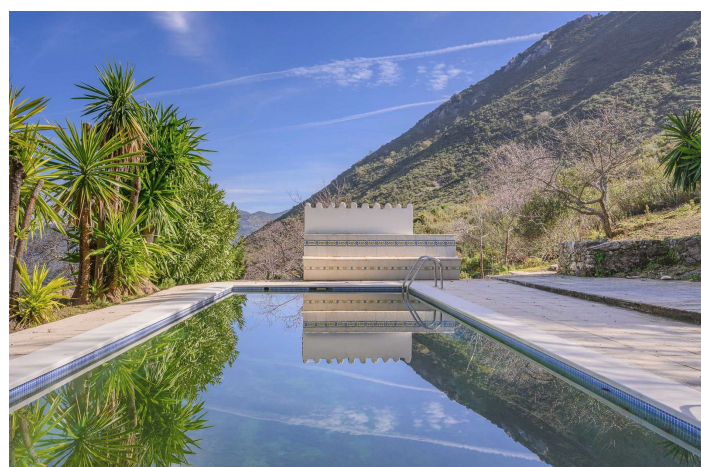

## Costa del Sol, Ojén

Dream finca/country estate located in the natural park Sierra de las Nieves, very close to the Refugio de Juanar. This unique property offers magnificent views, absolute tranquility and yet is only a few minutes away from Marbella and the coast.

The total area is 315.000 m2. Additionally to beautiful gardens, fruit trees, chestnut, almond, walnut, fig- and olive trees are cultivated, as well as other trees such as palm- and pine trees.

The farm building originally dates back to 1800, but was extensively renovated, extended and rebuilt between 2008 and 2015. The house is divided into four units, which can be used separately or as a single unit. One part is currently used for holiday rentals, which generates additional income through regular customers returning annually. For these rentals there is an official license from the Junta de Andalucía.

The living area is 1.200 m2, with 8 bedrooms, 7 bathrooms, 4 kitchens, all very spacious. About 100 meters above the house there is a newly built 9 x 4 meter swimming pool with fantastic panoramic views. Furthermore, the house has a typical Andalusian wine cellar with more than 100 m2 of space and capacity for more than 5.000 bottles and numerous wine barrels. Finally, the property has a large space of 8 x 8 meters, which is fully equipped as a garage for 8 cars and 5 covered parking spaces.

The drinking water for domestic and irrigation use comes from two mountain springs and a well. There are 220 m3 of underground water reserves. The entrance gate is electric and is equipped with electronic security system and TV camera. Recently solar panels have been installed with a total capacity of 10kw and 4 storage batteries, so that most of the need electricity for the house can be produced very economic and climate neutral.