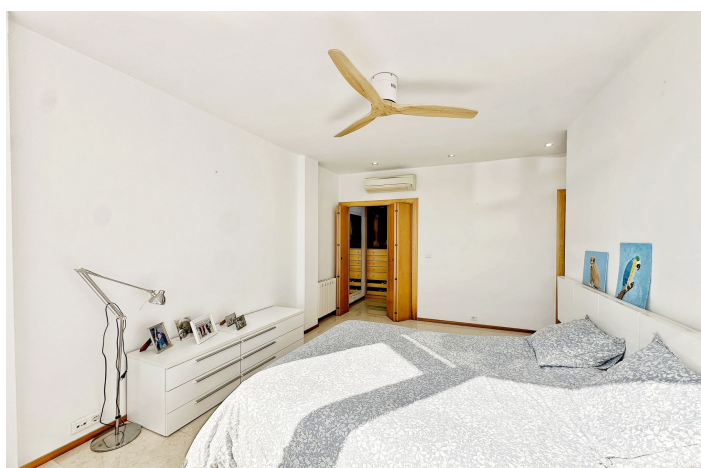

Villa détachée à vendre à Rincón de la Victoria

679 000 €

Référence: R4870165   Chambres: 3   Bain: 3   Construite: 243m²   Terrasse: 100m²