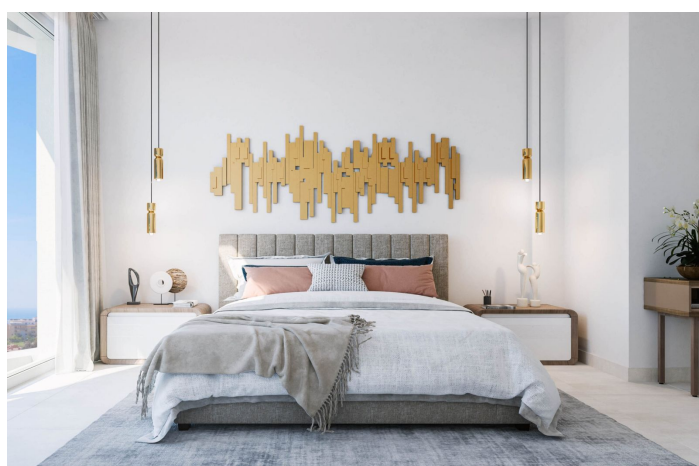

Penthouse til salg i Mijas

1.100.000 -

1.200.000 €

Reference: R4871599 Soveværelser: 3 Badeværelser: 2 Byg Størrelse: 118m² - 118m² Terrasse: 47m² - 112m²

Costa del Sol, La Cala

Welcome to this development. Set on a gentle incline overlooking the Mediterranean Sea, our extensive resort-style luxury apartment development presents a unique opportunity. While within walking distance of the wide, silver sands of the popular beachside resort of La Cala de Mijas, the atmosphere of community, and wide range of state-of-the-art amenities mean it will be difficult to tear yourself away.

The enviable location of this place offers residents the best of all worlds. Offering stunning sea views from most apartments, it is thoughtfully arranged on a gentle slope within easy walking distance of the bustling Spanish town of La Cala de Mijas. The expansive promenade that lines the wide, pristine beaches is fringed with 'chiringuitos', typical Spanish seaside restaurants, while the town boasts a comprehensive array of amenities from supermarkets to banks, bars and restaurants.