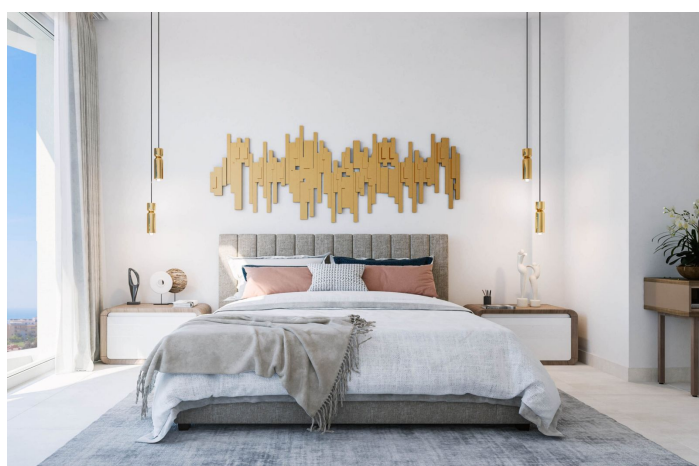

Penthouse for sale in Mijas

1,100,000 -

1,200,000 €

Reference: R4871599 Bedrooms: 3 Bathrooms: 2 Build Size: 118m² - 118m² Terrace: 47m² - 112m²

Costa del Sol, La Cala

Welcome to this development. Set on a gentle incline overlooking the Mediterranean Sea, our extensive resort-style luxury apartment development presents a unique opportunity. While within walking distance of the wide, silver sands of the popular beachside resort of La Cala de Mijas, the atmosphere of community, and wide range of state-of-the-art amenities mean it will be difficult to tear yourself away.

The enviable location of this place offers residents the best of all worlds. Offering stunning sea views from most apartments, it is thoughtfully arranged on a gentle slope within easy walking distance of the bustling Spanish town of La Cala de Mijas. The expansive promenade that lines the wide, pristine beaches is fringed with 'chiringuitos', typical Spanish seaside restaurants, while the town boasts a comprehensive array of amenities from supermarkets to banks, bars and restaurants.