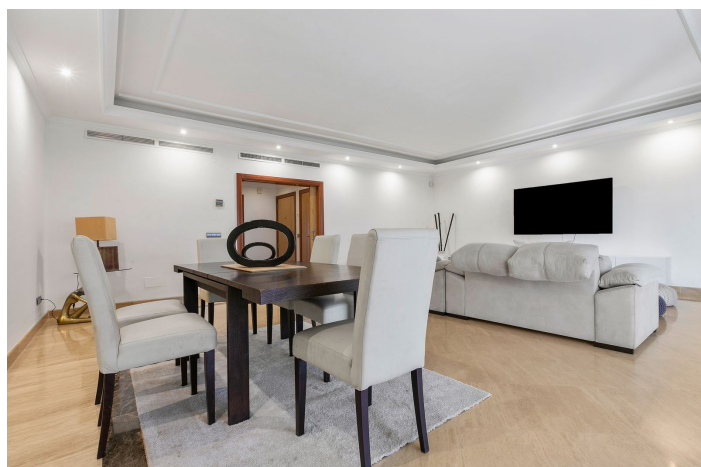

Apartamento en planta media en venta en Marbella

950.000 €

Referencia: R4868449 Dormitorios: 2 Baños: 3 Construido: 157m²

Costa del Sol, Nueva Andalucía

Discover your new home in the prestigious Embrujo de Banús, located in Nueva Andalucía, Marbella. This elegant 2-bedroom flat offers maximum comfort and privacy, as both bedrooms have en-suite bathrooms.

Just steps away from Puerto Banús, luxury boutiques, high-end restaurants and lively nightlife will surround you. Its famous marina lets you enjoy seaside strolls and various water activities.

Don't miss the opportunity to make this flat your new home in one of the most exclusive areas of the Costa del Sol! Contact us for more details and to arrange a viewing.

Características:

Características

Elevar
Terraza
Armarios empotrados

Configuración

Urbanización
Cerca del mar

Cocina

Fully Fitted

Orientación