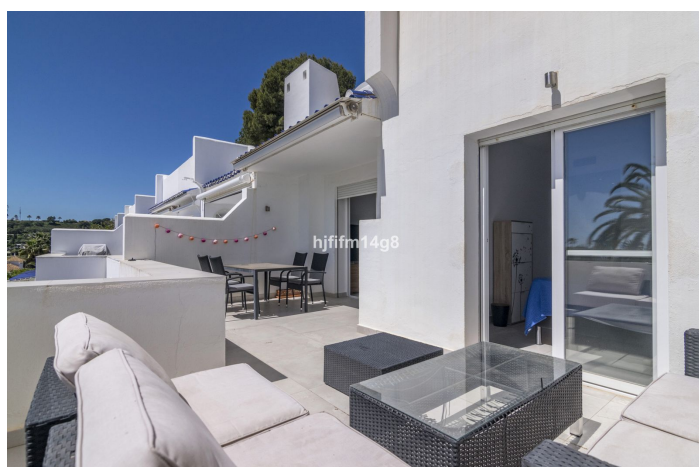

## Costa del Sol, Nueva Andalucía

Are you looking for a residential development that has that lovely Andalusian charm? Do you value having walking distance to everything? From golf, beach, restaurants, supermarkets? Then, properties for sale in La Rinconada could be for you. La Rinconada offers both townhouses and apartments. This unit is situated in the block of apartments, which offers two floors, a ground floor and 1st floor. This is a wonderful 1st floor unit, totally south facing with sun all day and stunning views of the large green and mature community gardens and swimming pool. The complex is gated and in an unbeatable location with walking distance to everything you need to enjoy your life in Marbella. Nearby you have the prestigious golf courses of Aloha Golf, Los Naranjos, Las Brisas and La Quinta. Aside from golf, there are also great dining options in the area as you have the selection of restaurants in the Aloha area. You could simply not ask for a better location!

Layout: walk through the door into the hall and you have modern refurbished open-plan kitchen to the left, continue straight ahead and you find the combined dining and living room. Here you have the sliding doors out to a one of the best features; spacious south facing terrace! Enough room for both a dining table and a lounge area in the other corner. In addition, there are two double bedrooms both with refurbished en-suite bathrooms and one of them with direct access to the terrace.