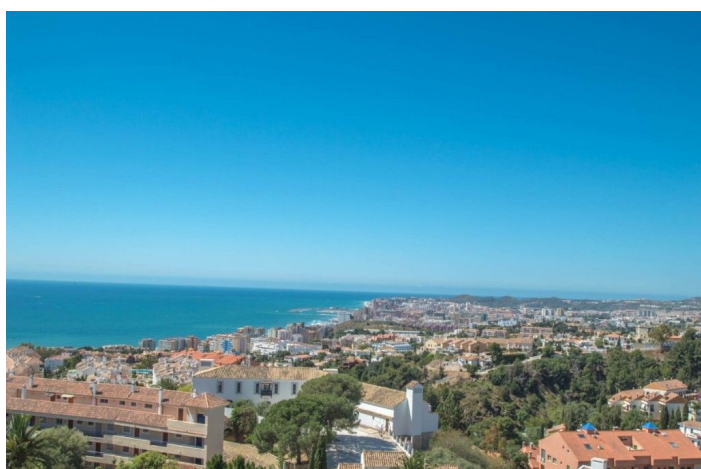

Penthouse te koop in Fuengirola

690.000 €

Referentie: R4648747 Slaapkamers: 3 Badkamers: 2 Perceelgrootte: 237m² Terras: 85m²

Costa del Sol, Torreblanca

Penthouse with stunning views!!

Highly recommended to visit this bright penthouse with panoramic views of the sea, Fuengirola and the mountains with a very large sunny terrace with 100% privacy and tranquility.

Zee

Berg

Panoramisch

Tuin

Pool

Stedelijk

Instelling

Dicht bij winkels