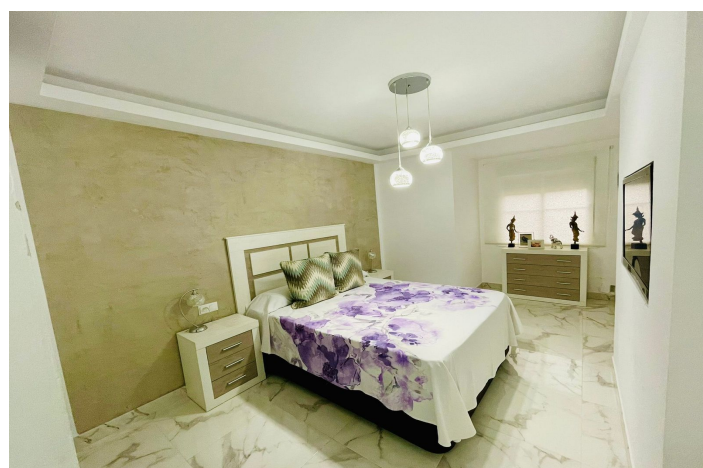

Apartment mit mittlerer Etage zum Verkauf in Estepona

379.000 €

Referenz: R4875724 Schlafzimmer: 2 Badezimmer: 2 Garten: 150m² Terrasse: 75m²

Costa del Sol, Estepona (Town)

Wonderful apartment with a huge terrace and views to Gibraltar just above the new attractive Orchidarium park in Estepona just above the old town.

This incredible apartment has been refurbished to a totally modern look with open kitchen, modern furniture and ceiling lighting in the living room etc..it s most attractive point is the 75m2 size terrace with views over the whole town and until to Gibraltar from the terrace and the second living room with thie same fantastic views is situated just between the main living room and the terrace, enough space to create more rooms in the flat or make it a huge living room.

The spacious main doble bedroom has its nice bathroom en suite and the second bedroom is a little smaller but enought space for a desk and the bed and both have fitted wardrobes and the second bathroom with a jacuzzi .