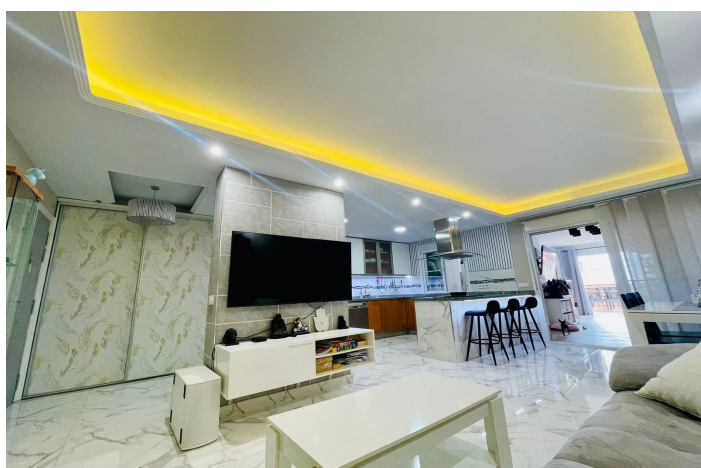

Apartment mit mittlerer Etage zum Verkauf in Estepona

379.000 €

Referenz: R4875724 Schlafzimmer: 2 Badezimmer: 2 Garten: 150m² Terrasse: 75m²