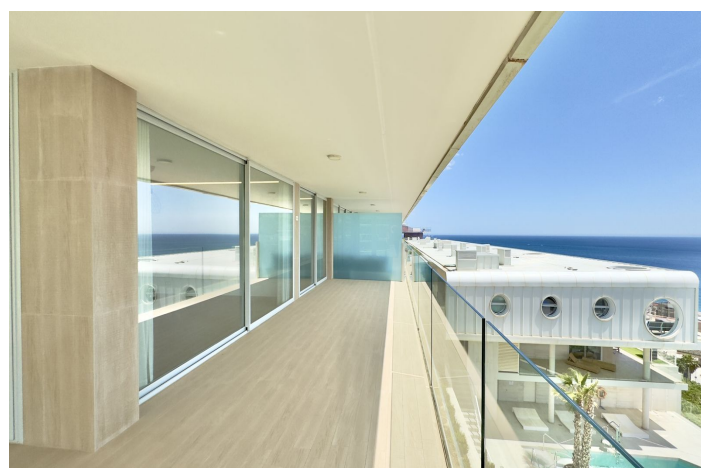

Appartement au milieu à vendre à Fuengirola

680 000 €

Référence: R4625329 Chambres: 3 Bain: 2 Construite: 96m² Terrasse: 53m²

Costa del Sol, Fuengirola

Bright and spacious 3-bedroom corner apartment located in the unique Med One building in Reserva del Higueron. Within easy walking distance, you'll find all the facilities of Reserva del Higueron, Carvajal train station, and the beach. This luxurious property includes 2 parking spaces and 1 storage room, with 24-hour security in the Reserva del Higueron area.

This property presents a fantastic opportunity to relish the peace and harmony offered by its proximity to the sea. It is part of an exclusive complex featuring homes built with dreamlike qualities, set in a secure environment and surrounded by all the services provided by Higueron Resort: a spa, sports club, indoor and outdoor pools, paddle courts, and various restaurants, including SOLLO with its Michelin star and the recently opened ARARA.

Now, don't miss the chance to own a ready-to-move-in property with breathtaking sea views, situated in the prime location of Higueron!

Spécification:

Caractéristiques

Terrasse couverte
Ascenseur
Près du transport
Télévision par satellite
Pièce de stockage
Salle de bain
Sol en marbre
Double vitrage
Armoires encastrées
Wifi
Buanderie
Fibre optique
Accès aux personnes à mobilité réduite