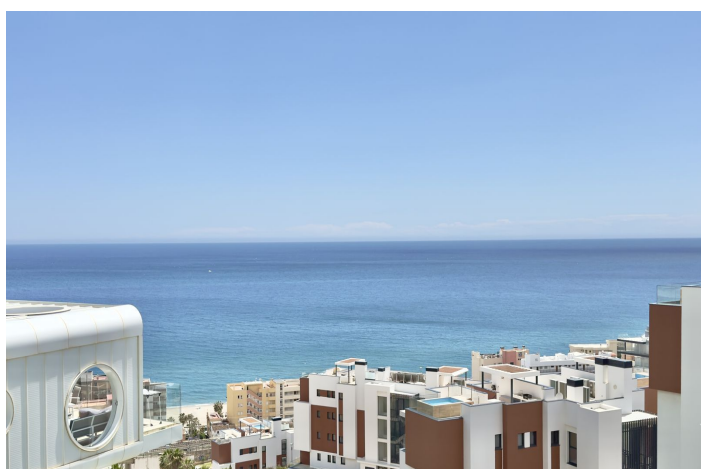

Appartement au milieu à vendre à Fuengirola

680 000 €

Référence: R4625329 Chambres: 3 Bain: 2 Construite: 96m² Terrasse: 53m²

Costa del Sol, Fuengirola

Bright and spacious 3-bedroom corner apartment located in the unique Med One building in Reserva del Higueron. Within easy walking distance, you'll find all the facilities of Reserva del Higueron, Carvajal train station, and the beach. This luxurious property includes 2 parking spaces and 1 storage room, with 24-hour security in the Reserva del Higueron area.

This property presents a fantastic opportunity to relish the peace and harmony offered by its proximity to the sea. It is part of an exclusive complex featuring homes built with dreamlike qualities, set in a secure environment and surrounded by all the services provided by Higueron Resort: a spa, sports club, indoor and outdoor pools, paddle courts, and various restaurants, including SOLLO with its Michelin star and the recently opened ARARA.

Now, don't miss the chance to own a ready-to-move-in property with breathtaking sea views, situated in the prime location of Higueron!

Spécification:

Caractéristiques

Terrasse couverte
Ascenseur
Près du transport
Télévision par satellite
Pièce de stockage
Salle de bain
Sol en marbre
Double vitrage
Armoires encastrées
Wifi
Buanderie
Fibre optique
Accès aux personnes à mobilité réduite