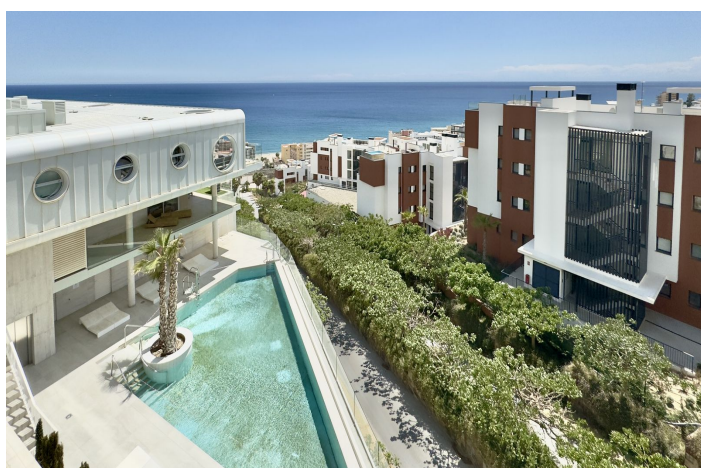

Appartement au milieu à vendre à Fuengirola

680 000 €

Référence: R4625329 Chambres: 3 Bain: 2 Construite: 96m² Terrasse: 53m²

Costa del Sol, Fuengirola

Bright and spacious 3-bedroom corner apartment located in the unique Med One building in Reserva del Higueron. Within easy walking distance, you'll find all the facilities of Reserva del Higueron, Carvajal train station, and the beach. This luxurious property includes 2 parking spaces and 1 storage room, with 24-hour security in the Reserva del Higueron area.

This property presents a fantastic opportunity to relish the peace and harmony offered by its proximity to the sea. It is part of an exclusive complex featuring homes built with dreamlike qualities, set in a secure environment and surrounded by all the services provided by Higueron Resort: a spa, sports club, indoor and outdoor pools, paddle courts, and various restaurants, including SOLLO with its Michelin star and the recently opened ARARA.

Now, don't miss the chance to own a ready-to-move-in property with breathtaking sea views, situated in the prime location of Higueron!

Spécification:

Caractéristiques

Terrasse couverte
Ascenseur
Près du transport
Télévision par satellite
Pièce de stockage
Salle de bain
Sol en marbre
Double vitrage
Armoires encastrées
Wifi
Buanderie
Fibre optique
Accès aux personnes à mobilité réduite

Vues

Mer
Panoramique
Rue
Urban
Plage

Piscine

Communautaire

Jardin

Communautaire

Services publics

Électricité
Eau potable
Chauffage de l'eau solaire