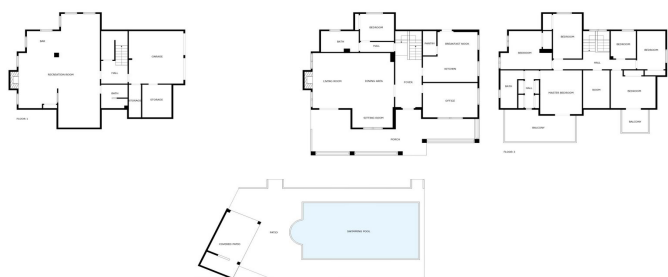

Rækkehus til salg i Alhaurín de la Torre

795.000 €

Reference: R4884943   Soveværelser: 8   Badeværelser: 4   Plot Size: 1.427m²   Byg Størrelse: 420m²

SIZES ARE APPROXIMATE, ACTUAL MAY VARY.