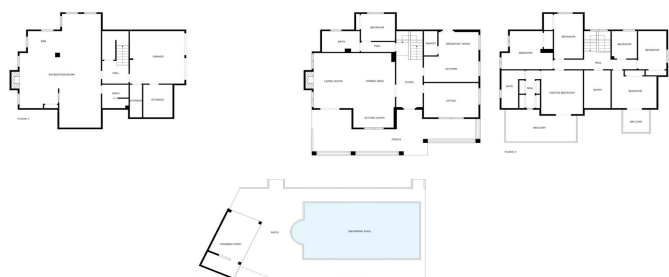

Radhus till salu i Alhaurín de la Torre

795 000 €

Referens: R4884943 Sovrum: 8 Badrum: 4 Komplott: 1 427m² Bygga: 420m²

SIZES ARE APPROXIMATE, ACTUAL MAY VARY.

Malaga Inland, Alhaurín de la Torre

Located in the elevated neighbourhood of El Lagar in the popular village of Alhaurín de la Torre, this house is an exceptional opportunity for those seeking both space and tranquility. Perfectly suited for large families, this home combines a serene residential setting with easy access to all essentials and just a 10-minute drive to the nearest beach, Plaza Mayor shopping mall, and Málaga Airport. The property, with its traditional feeling and decoration, presents beautiful and well kept outside areas, such as a large swimming pool, gardens and covered terraces where you can enjoy some shade during the hot summer days. The home is thoughtfully developed over three levels: When entering the house, there is a spacious and inviting living room featuring a cozy, functional fireplace, perfect for family gatherings. Additionally, there is a fully fitted kitchen with dining area, a study, a bright guest bedroom, and a full bathroom on this same floor. The upper level boasts six bedrooms and two bathrooms, one of which is ensuite and belongs to the master bedroom. Two of the bedrooms have direct access to southeast-facing terraces, providing panoramic views of Málaga's cityscape and the surrounding mountains. On the lower level of the property, there is a generous living area with chimney and a small kitchen, ideal to spend the cold winter evenings with family and friends. On the same level there are also a bathroom, 3 storage areas and a garage for 2 cars. Don't miss the chance to make this exquisite family residence your new home in the heart of Alhaurín de la Torre.