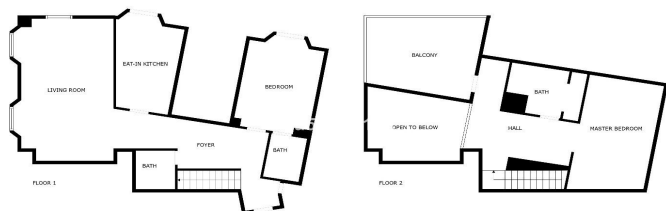

Middenverdieping appartement te koop in Málaga

980.000 €

Referentie: R4732489 Slaapkamers: 3 Badkamers: 3 Perceelgrootte: 144m²

SIZES ARE APPROXIMATE, ACTUAL MAY VARY.

Costa del Sol, Málaga (town)

We invite you to discover this exclusive duplex penthouse located in a historic building in the heart of Malaga, near Carretería Street, recently pedestrianized and transformed into the new focal point of this vibrant city. This penthouse is part of a historic building completely renovated in 2020, with a spectacular design and high-quality finishes that have captivated both clients and investors since its construction and continue to arouse great interest. The duplex, located on the top floor and at the corner, features a charming terrace on the upper floor. Upon entering, you are greeted by a hall that leads to the 3 bedrooms on the ground floor, 2 bathrooms, the kitchen, and the elegant living room. The latter, with a double height and large wooden windows, offers beautiful natural light. The kitchen, separate, includes a small table perfect for breakfast. Upstairs, we find the master bedroom with a spacious bathroom and a reading corner. The terrace is the highlight of the duplex, with enough space to furnish with armchairs and a table to enjoy a drink at the end of the day, or loungers to sunbathe at any time of the year. The property is sold furnished and comes with an active tourist license that generates considerable annual income. Additionally, a large storage room in the basement of the building is included, as well as an elevator that provides direct access from the floor to the basement. Don't miss the opportunity to discover this exclusive duplex penthouse in the heart of Malaga. Come and visit it and discover a unique opportunity whether as your own home or a luxury investment.