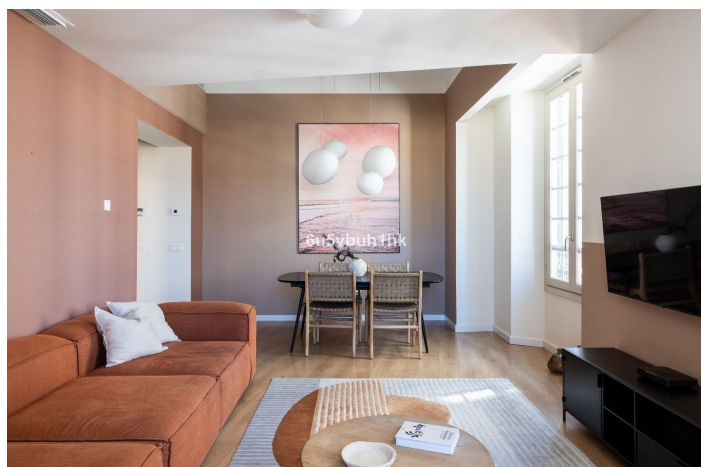

## Costa del Sol, Málaga

We invite you to discover this exclusive duplex penthouse located in a historic building in the heart of Malaga, near Carretería Street, recently pedestrianized and transformed into the new focal point of this vibrant city. This penthouse is part of a historic building completely renovated in 2020, with a spectacular design and high-quality finishes that have captivated both clients and investors since its construction and continue to arouse great interest. The duplex, located on the top floor and at the corner, features a charming terrace on the upper floor. Upon entering, you are greeted by a hall that leads to the 3 bedrooms on the ground floor, 2 bathrooms, the kitchen, and the elegant living room. The latter, with a double height and large wooden windows, offers beautiful natural light. The kitchen, separate, includes a small table perfect for breakfast. Upstairs, we find the master bedroom with a spacious bathroom and a reading corner. The terrace is the highlight of the duplex, with enough space to furnish with armchairs and a table to enjoy a drink at the end of the day, or loungers to sunbathe at any time of the year. The property is sold furnished and comes with an active tourist license that generates considerable annual income. Additionally, a large storage room in the basement of the building is included, as well as an elevator that provides direct access from the floor to the basement. Don't miss the opportunity to discover this exclusive duplex penthouse in the heart of Malaga. Come and visit it and discover a unique opportunity whether as your own home or a luxury investment.