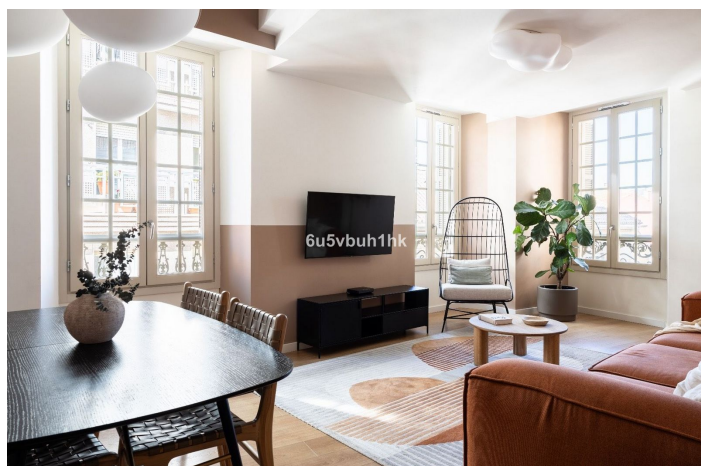

## Costa del Sol, Málaga

We invite you to discover this exclusive duplex penthouse located in a historic building in the heart of Malaga, near Carretería Street, recently pedestrianized and transformed into the new focal point of this vibrant city. This penthouse is part of a historic building completely renovated in 2020, with a spectacular design and high-quality finishes that have captivated both clients and investors since its construction and continue to arouse great interest. The duplex, located on the top floor and at the corner, features a charming terrace on the upper floor. Upon entering, you are greeted by a hall that leads to the 3 bedrooms on the ground floor, 2 bathrooms, the kitchen, and the elegant living room. The latter, with a double height and large wooden windows, offers beautiful natural light. The kitchen, separate, includes a small table perfect for breakfast. Upstairs, we find the master bedroom with a spacious bathroom and a reading corner. The terrace is the highlight of the duplex, with enough space to furnish with armchairs and a table to enjoy a drink at the end of the day, or loungers to sunbathe at any time of the year. The property is sold furnished and comes with an active tourist license that generates considerable annual income. Additionally, a large storage room in the basement of the building is included, as well as an elevator that provides direct access from the floor to the basement. Don't miss the opportunity to discover this exclusive duplex penthouse in the heart of Malaga. Come and visit it and discover a unique opportunity whether as your own home or a luxury investment.