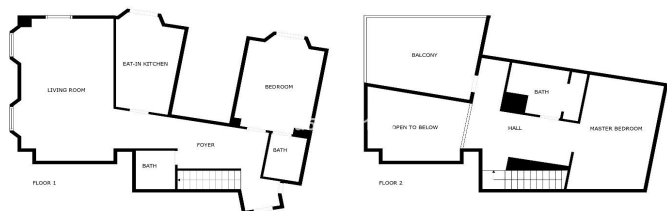

Middenverdieping appartement te koop in Málaga

980.000 €

Referentie: R4732489 Slaapkamers: 3 Badkamers: 3 Perceelgrootte: 144m²

SIZES ARE APPROXIMATE, ACTUAL MAY VARY.