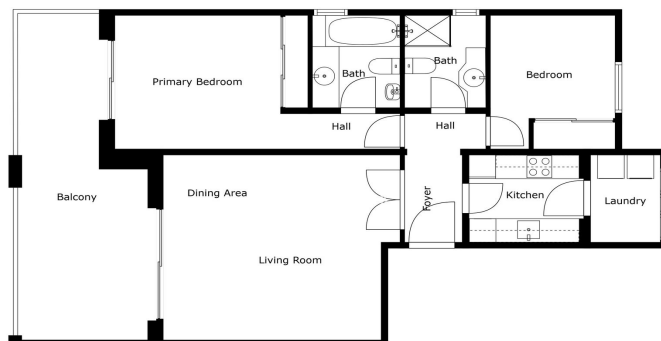

Middenverdieping appartement te koop in Marbella

675.000 €

Referentie: R4407712 Slaapkamers: 2 Badkamers: 2 Plotgrootte: 115m² Perceelgrootte: 115m² Terras: 25m²