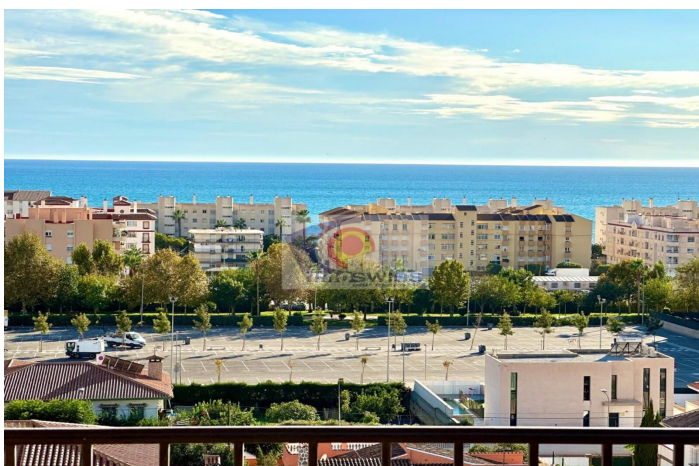

Vrijstaande villa te koop in Rincón de la Victoria

690.000 €

Referentie: R4591612 Slaapkamers: 3 Badkamers: 4 Perceelgrootte: 359m²

Costa del Sol East, Rincón de la Victoria

Detached villa with sea views in rincón de la victoria - malaga

Large villa with sea views from any point of the house. The house is built on a plot of 515m², with 359m² built, of which 178m² are useful housing.

It is divided into three floors, on the entrance floor we find a large parking area with capacity for three vehicles and a porch. Then we find an entrance hall, 1 bathroom with shower, great unfurnished kitchen and spacious living-dining room of 50m² approx. with fireplace and access to a wonderful terrace overlooking the sea.

The property is located in the area of Cotomar, with proximity to transport, shops, gymnasium.

Kenmerken:

Kenmerken

Privéterras

Op maat gemaakte kledingkasten

Bijkeuken

Barbecu

Keer bekeken