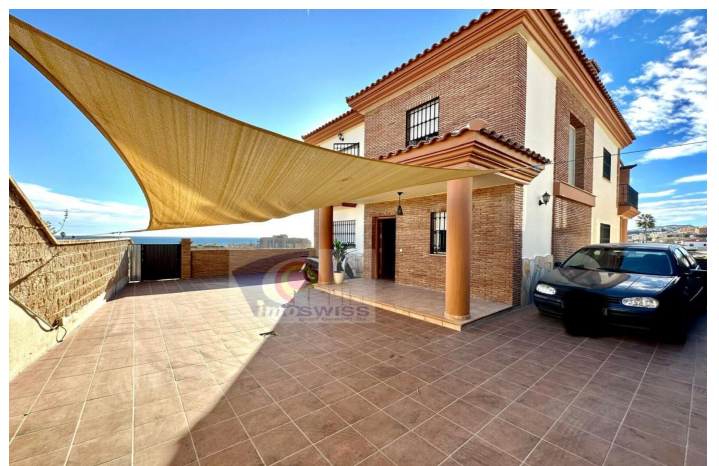

Vrijstaande villa te koop in Rincón de la Victoria

690.000 €

Referentie: R4591612 Slaapkamers: 3 Badkamers: 4 Perceelgrootte: 359m²

Costa del Sol East, Rincón de la Victoria

Detached villa with sea views in rincón de la victoria - malaga

Large villa with sea views from any point of the house. The house is built on a plot of 515m², with 359m² built, of which 178m² are useful housing.

It is divided into three floors, on the entrance floor we find a large parking area with capacity for three vehicles and a porch. Then we find an entrance hall, 1 bathroom with shower, great unfurnished kitchen and spacious living-dining room of 50m² approx. with fireplace and access to a wonderful terrace overlooking the sea.

The property is in a great state of conservation, solar panels, air conditioning with hot and cold pump, aluminium windows with double glazing, marble floors, porcelain tiles, wifi and security entrance.

The property is located in the area of Cotomar, with proximity to transport, shops, gymnasium.

Kenmerken:

Kenmerken

Privéterras

Op maat gemaakte kledingkasten

Bijkeuken

Barbecu

Keer bekeken