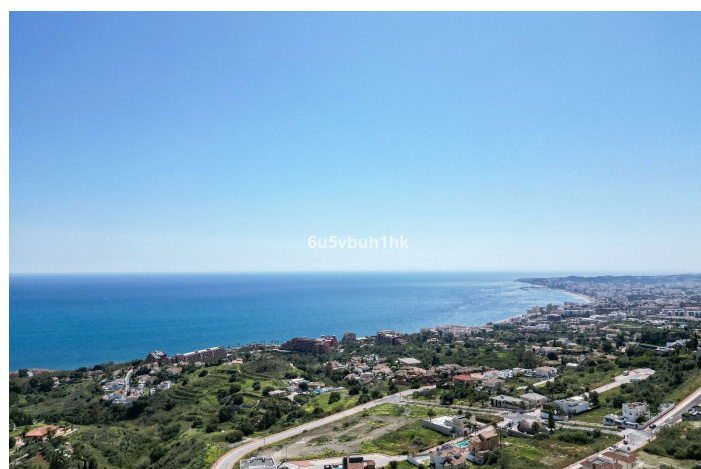

Frakoblet villa til salg i Benalmádena

1.485.000 €

Reference: R4709494   Sovæværelser: 3   Badeværelser: 4   Plot Size: 606m²   Byg Størrelse: 518m²

SIZES ARE APPROXIMATE, ACTUAL MAY VARY.