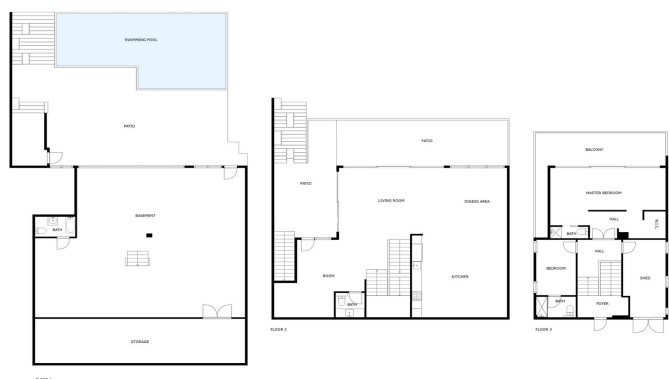

Fristående villa till salu i Benalmádena

1 195 000 €

Referens: R4682416 Sovrum: 4 Badrum: 5 Komplot: 465m² Bygga: 542m² Terrass: 143m²

SIZES ARE APPROXIMATE, ACTUAL MAY VARY.