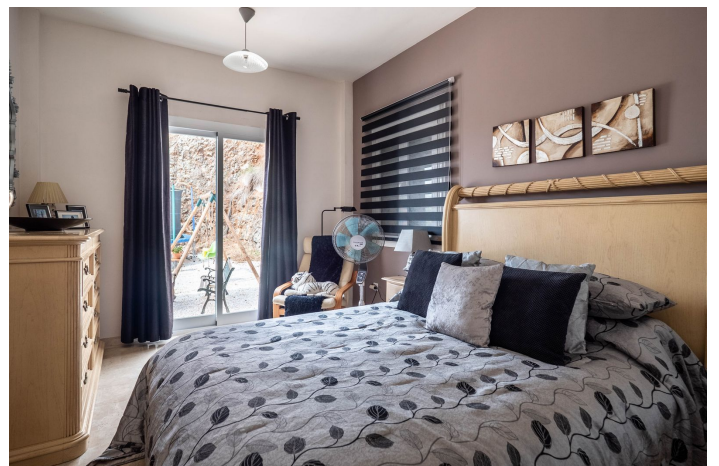

Villa for sale in Alhaurín el Grande

525,000 €

Reference: R4343704 Bedrooms: 4 Bathrooms: 3 Plot Size: 795m² Build Size: 228m² Terrace: 100m²